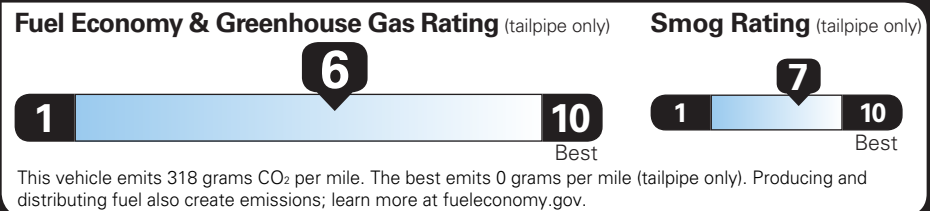

TOTAL OPTIONS	\$2,045.00
TOTAL VEHICLE & OPTIONS	\$29,545.00
DESTINATION CHARGE	1,195.00

TOTAL VEHICLE PRICE* \$30,740.00

EPA DOT Fuel Economy and Environment

Gasoline Vehicle

Fuel Economy

28 MPG combined city/hwy

26 city 31 highway

3.6 gallons per 100 miles

Small SUVs range from 16 to 120 MPG. The best vehicle rates 141 MPGe.

You save \$250 in fuel costs over 5 years compared to the average new vehicle.

Annual fuel cost \$1,450